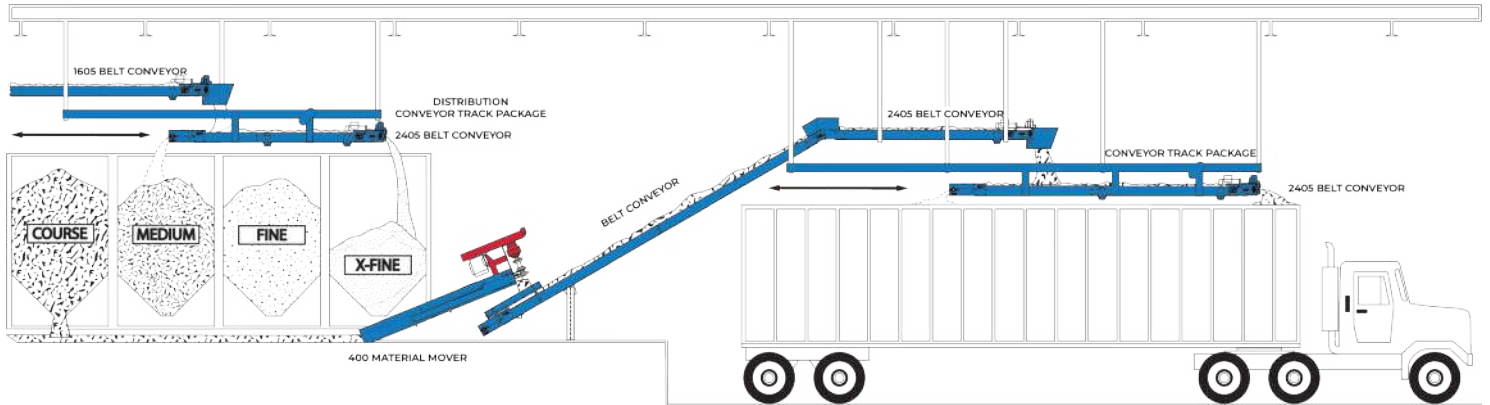

DISTRIBUTION CONVEYOR SYSTEMS

SIMPLE, RELIABLE, & FLEXIBLE

- ✓ Track System Design
- ✓ Reversing Drive Allows Continuous Back & Forth Movement
- ✓ Ideal for Filling Bins & Truck Boxes

Distribution Conveyor Systems

DIAGRAM & SPECIFICATIONS

| STANDARD Equipment | 1605 | 2405 |
|--|--|---|
| Overall Lengths <i>Recommended max length of track is 120' (36.58m)</i> | 10' - 60' (3.05 - 18.29m) 10' (3.05m) increments | |
| Belt Width | 16" (406mm) | 24" (610mm) |
| Belt Speed <i>dependent on drive selected</i> | 370 ft/min (112.8m/min) 260 ft/min (79.2m/min) 130 ft/min (39.6m/min) 65 ft/min (19.8m/min) | |
| Drive Pulley (diameter) <i>Crowned, steel, rubber lagged</i> | 5" (127mm) | |
| Tail Pulley (diameter) <i>Finned, steel</i> | 5" (127mm) | |
| Max Load Capacity | <90 ft ³ /min (2.6m ³ /min) 1600 lb/min (725 kg/min) | <209 ft ³ /min (5.9m ³ /min) 3700 lb/min (1678 kg/min) |
| Span | < 20' (6.1m) between supports | |
| OPTIONAL Equipment | 1605 | 2405 |
| Drive Motors | 1-3 HP, 1 or 3 phase electric motor drive | |
| NOTE: | | |
| <ul style="list-style-type: none"> • Conveyors Sold Separately • Automated Controls not included | | |