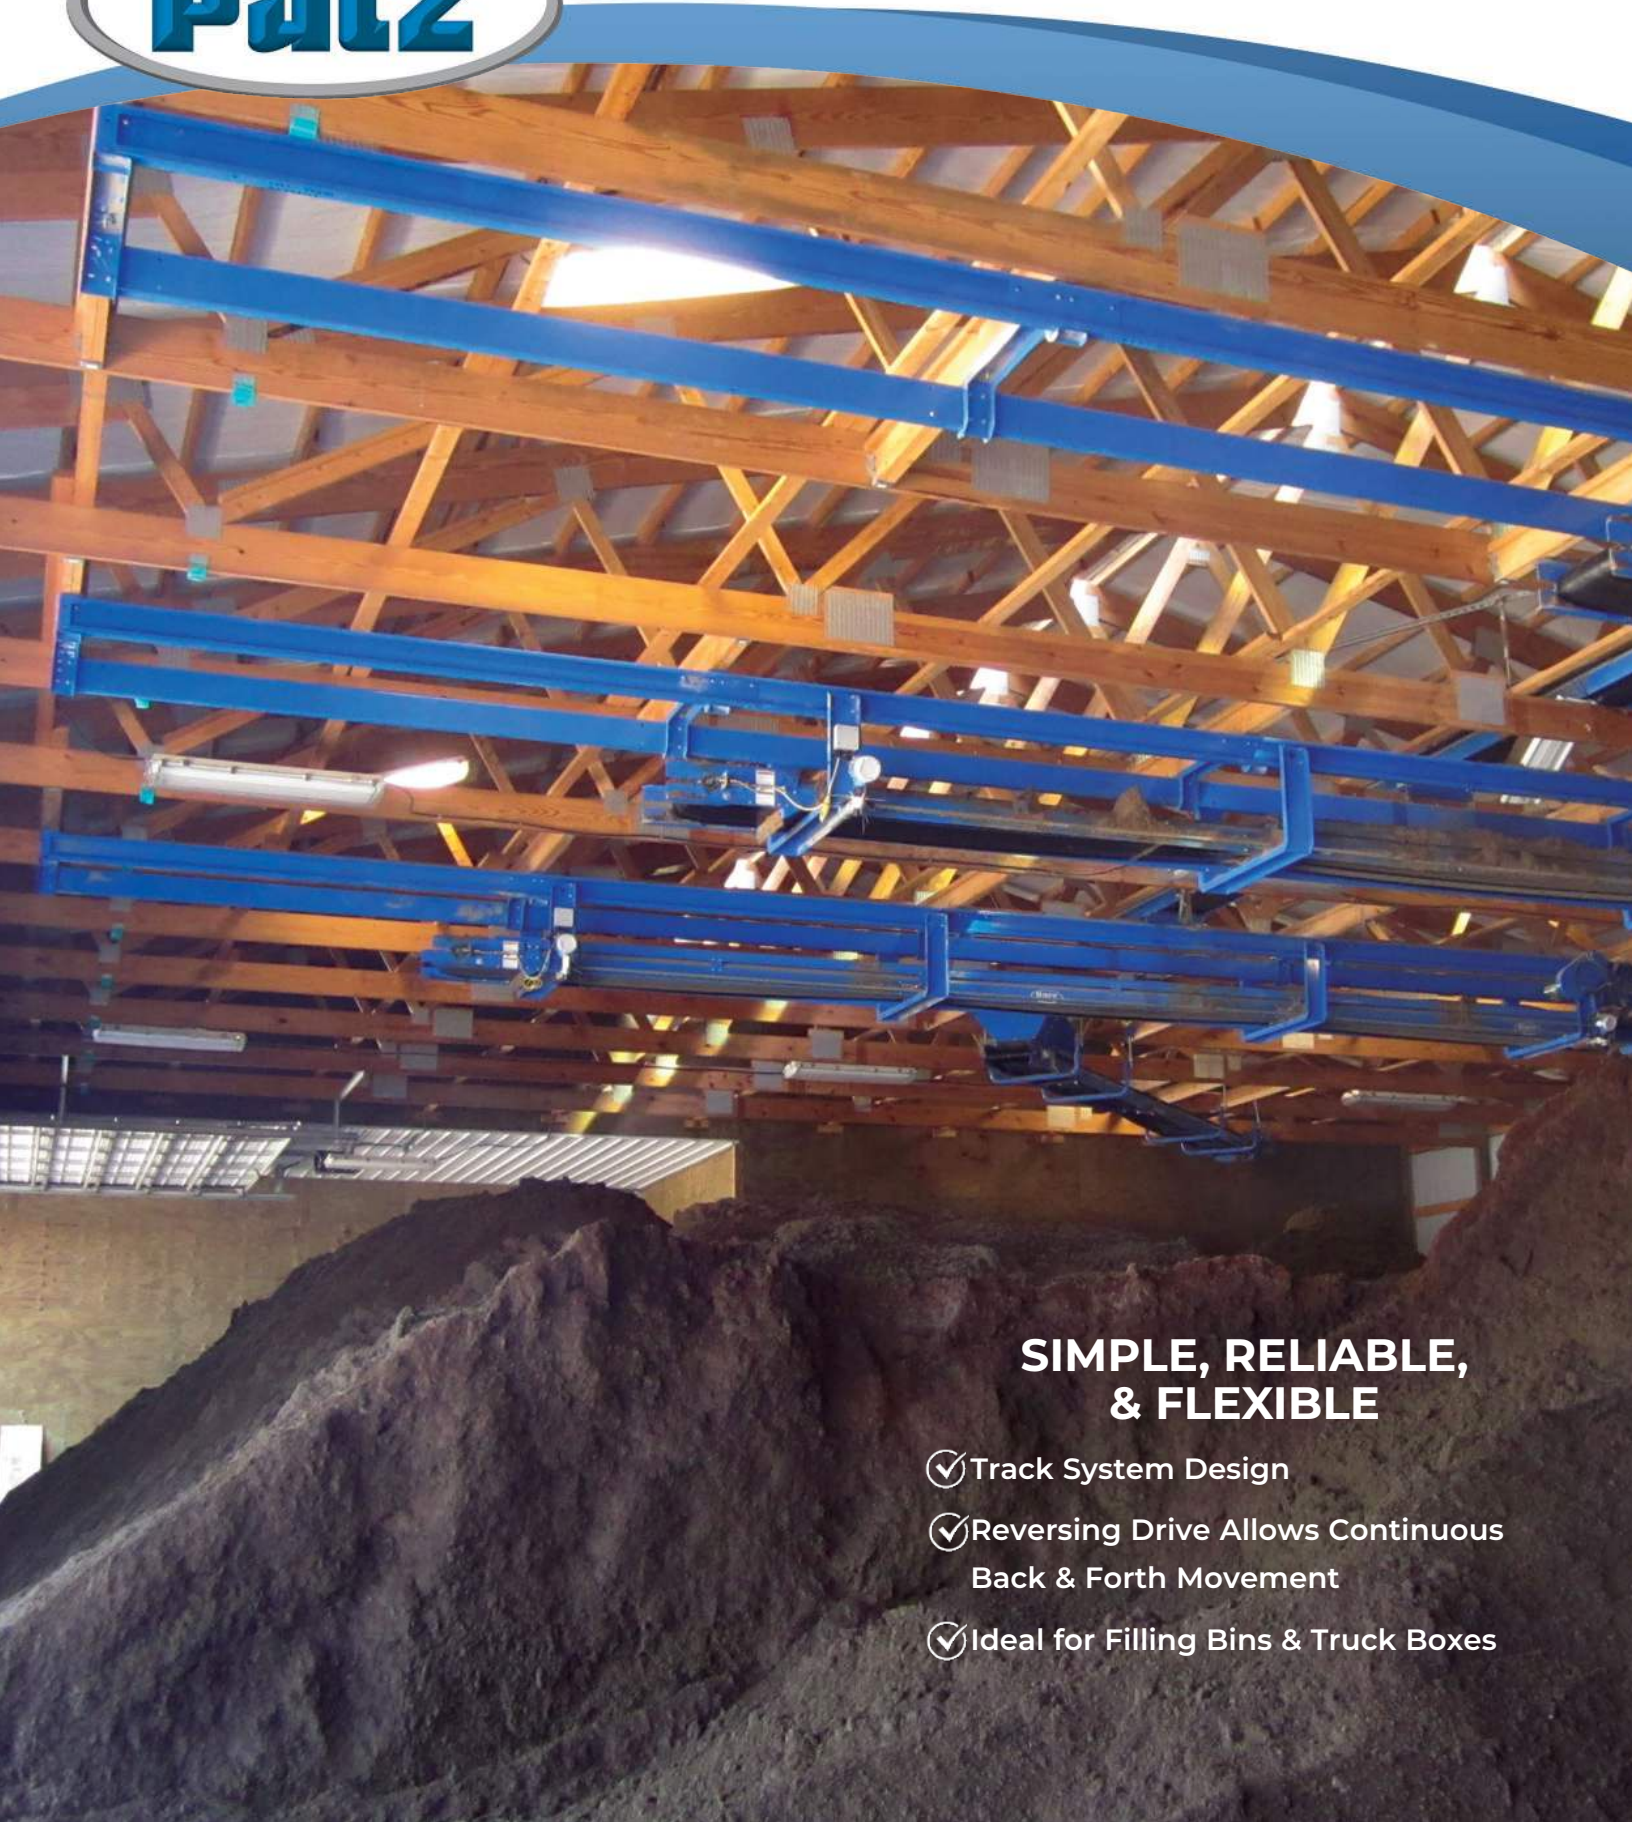

DISTRIBUTION CONVEYOR SYSTEMS

SIMPLE, RELIABLE, & FLEXIBLE

- ✓ Track System Design
- ✓ Reversing Drive Allows Continuous Back & Forth Movement
- ✓ Ideal for Filling Bins & Truck Boxes

Distribution Conveyor Systems